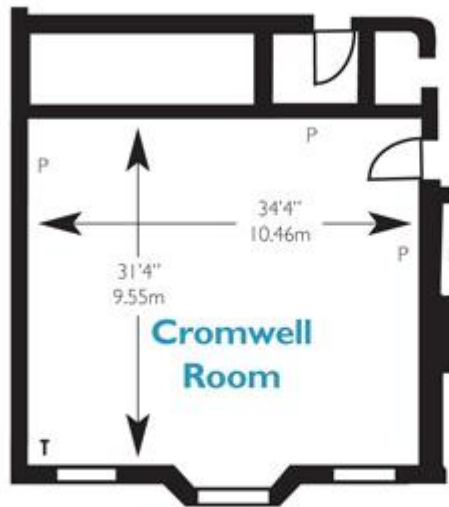

Cromwell Room

This oak panelled room boasts air conditioning, natural daylight and complimentary high speed WiFi.

Room Layout	Capacity
Theatre	60
U-shape	32
Boardroom	30
Classroom	40
Banquet	60